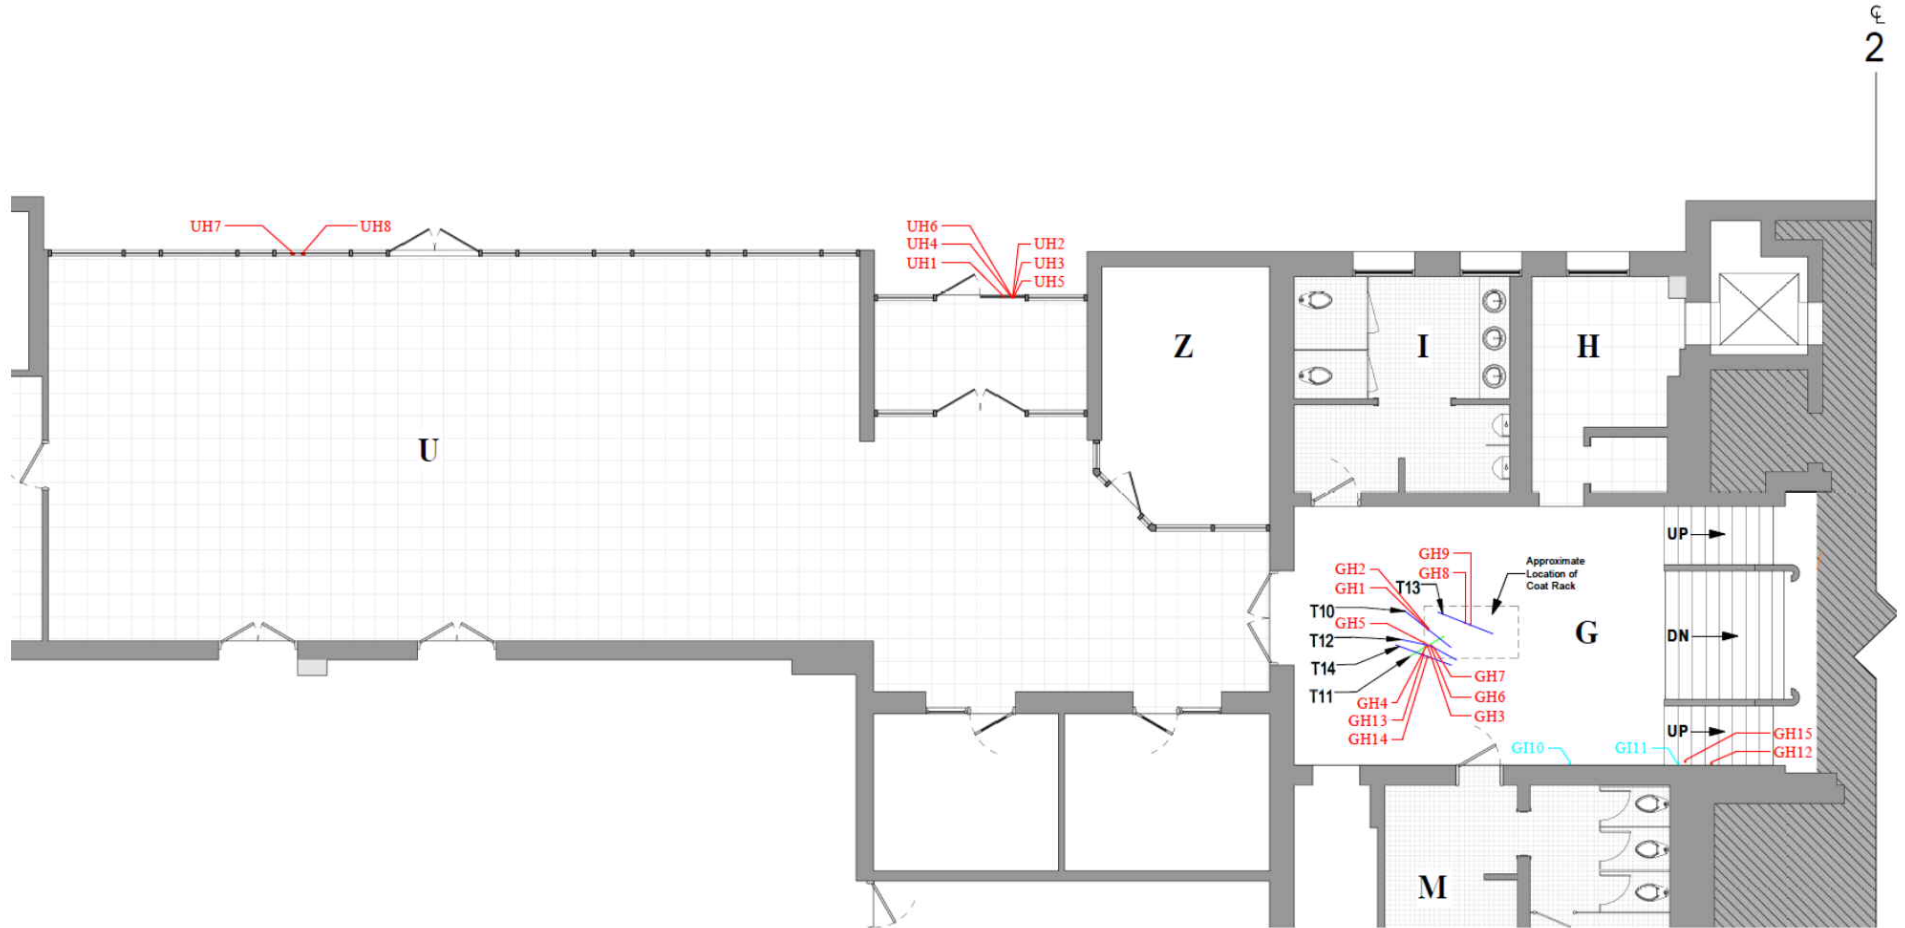

**Mezzanine**

**Key**

- Holes
- Impacts
- Holes in Ceiling
- Impacts in Ceiling

**Trajectories**

- North - Northeast
- East - Southeast
- South - Southwest
- West - Northwest
- ▨ Not in Scope

Scale in Feet

0 5 10 15 20 40

\*Faded symbols denote holes, impacts, and/or trajectories pass through and/or under objects.

**GOVERNMENT  
 EXHIBIT  
 229A**